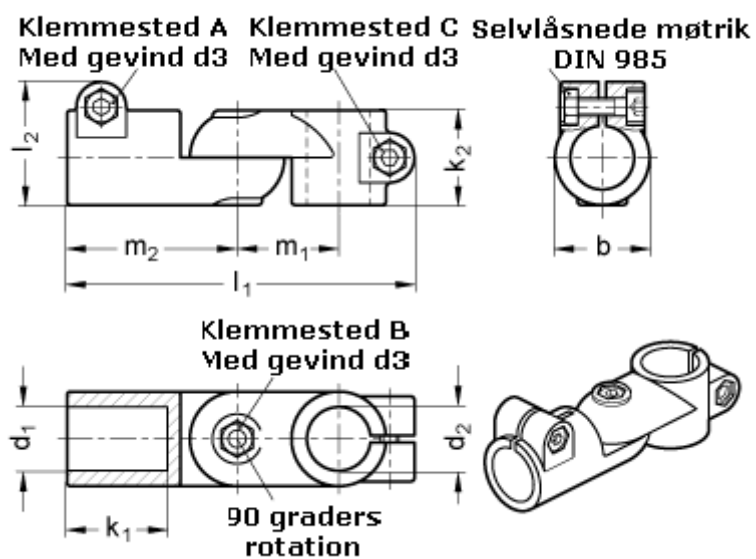

Article number: 20284B30B30S2BL

Description: E+G Swivel connector joint  
GN284-B30-B30-2-BL

## Measures

$b = 40$	$m_1 = 43$
$d_1 = B30$	$m_2 = 72$
$d_2 = B30$	
$d_3 = M 8$	
$k_1 = 42.5$	
$k_2 = 40$	
$l_1 = 147$	
$l_2 = 52.0$	